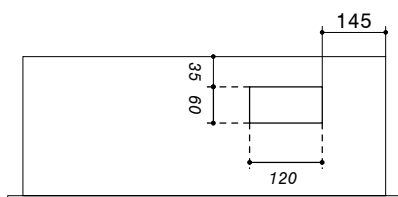

Index

| <u>Pages 1 à 16 coffrets encastrés</u> | (LxHxP) | Compteur | TC |
|--|---------------|----------|----|
| 1. UP60802 | 600x800x230 | 1 | 1 |
| 2. UP60120TT2 | 600x1200x230 | 1 | 1 |
| 3. UP801003 | 800x1000x230 | 2 | 1 |
| 4. UP80140TT3 | 800x1400x230 | 2 | 1 |
| 5. UP8580TT2 | 850x800x230 | 1 | 1 |
| 6. UP100100TT3 / SIESA | 1000x1000x230 | 2 | 1 |
| 7. UP10565TT2 | 1050x650x230 | 1 | 1 |
| 8. UP11080TT2 / ESR | 1100x800x230 | 1 | 1 |
| 9. UP11080TT2 / SEIC | 1100x800x230 | 1 | 1 |
| 10. UP11080TT3 / ESR | 1100x800x230 | 2 | 1 |
| 11. UP11080TT3 / SEIC | 1100x800x230 | 2 | 1 |
| 12. UP11080TT4 / ESR | 1100x800x230 | 3 | 1 |
| 13. UP11080TT4 / SEIC | 1100x800x230 | 3 | 1 |
| 14. UP11080TT4 / SIESA | 1100x800x230 | 3 | 1 |
| 15. UP13065TT3 | 1300x650x230 | 2 | 1 |
| 16. UP130100TT4 | 1300x1000x230 | 3 | 1 |

Coffret Alu UP 600 x 800 x 230 mm

Niche 630 x 830 x 240 mm

Type: UP60802

Equipement:

- 1 Emplacement introduction 63A
- 1 Emplacements compteurs
- 1 Emplacement TC
- 1 Emplacements appareils
- 1 Coupe-circuit TC 1PN 25A plb.
- 1 Borne de terre CU 16mm²